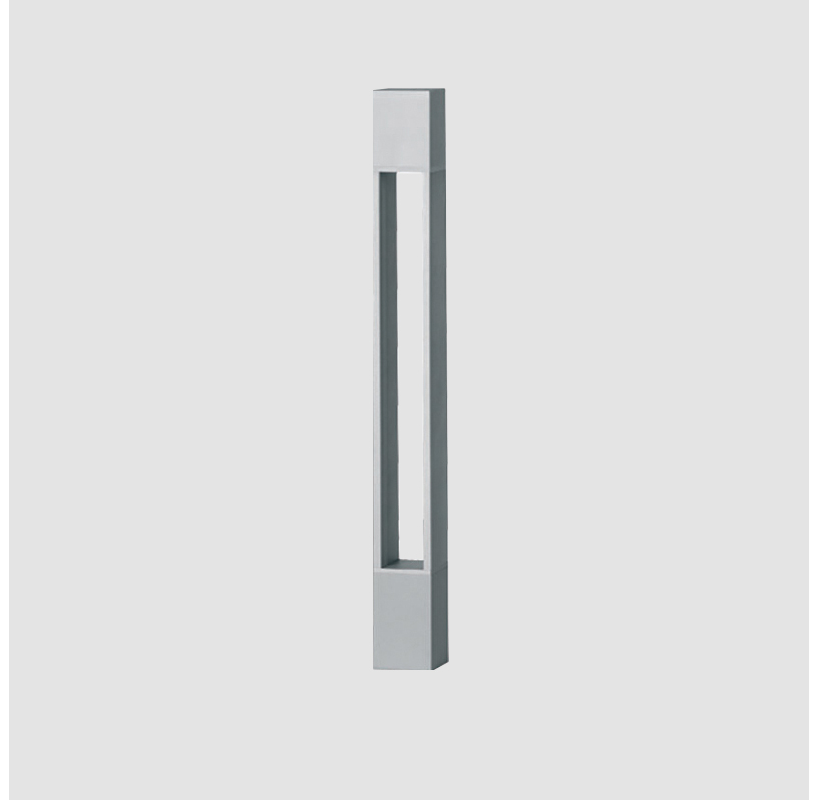

1. To build a product code in our configurator select the specify button on the base model # product page
2. To build a manual product code on this datasheet choose from the options listed below in blue font and add the suffix to the base model #

GENERAL

Series: Tetra
Subseries: Tetra Parco
Brand: Platek
Division: Exterior
Mounting Type: Post
Mounting Location: Above Ground
Subcategory: Bollard

PHYSICAL

Shape: Rectangle
Length (mm): 140
Length (in): 5 1/2
Width (mm): 140
Width (in): 5 1/2
Height (mm): 1330
Height (in): 52 3/8
Light Distribution: Direct
Weight (kg): 12
Weight (lbs): 26.46
Screws: A4 stainless steel
Diffuser: Clear tempered glass
Fixture Finish: [BLK](#) / [WHI](#) / [GRY](#) / [COR](#) / [ANT](#) / [BRZ](#)
Fixture Material: Extruded Aluminum

ELECTRICAL

Lamp Type: LED
Input Wattage (W): 28
Total Output Wattage (W): 24
Dimming: Non-Dimming / Phase Dimming (120vac Only)
Driver Included: Yes
Driver Location: Integrated
Driver Type: Constant Current - 120 / 277Vac
Driver Class: Class 2
Input Voltage (V): 120 - 277
Constant Current (MA): 700
Upon Request: Remote: 0-10Vdc dimming

LED

Color Temperature (°K): [3000](#) / [4000](#)
Max. Delivered Lumen (lm): 1620 / 1685
Nominal Lumen (lm): 3685 / 3830
CRI: >80 CRI
Lamp Life (hrs): 60000

OPTICAL

RATINGS AND CERTIFICATIONS

Certified By: Certified for North American Standards
IP rating: IP65
IK Rating: IK10
Bug Rating: B1 U0 G1

PROJECT
TYPE
SPECIFIER
QUANTITY
DATE