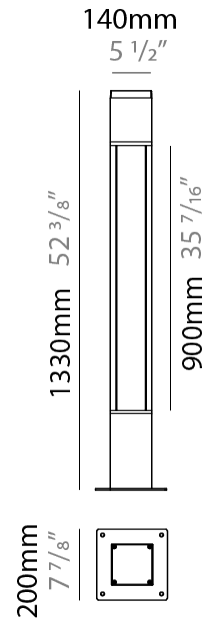

1. To build a product code in our configurator select the specify button on the base model # product page
2. To build a manual product code on this datasheet choose from the options listed below in blue font and add the suffix to the base model #

GENERAL

Series: Tetra
Subseries: Tetra Parco
Brand: Platek
Division: Exterior
Mounting Type: Post
Mounting Location: Above Ground
Subcategory: Bollard

PHYSICAL

Shape: Rectangle
Length (mm): 140
Length (in): 5 1/2
Width (mm): 140
Width (in): 5 1/2
Height (mm): 1330
Height (in): 52 3/8
Light Distribution: Direct
Weight (kg): 12
Weight (lbs): 26.46
Screws: A4 stainless steel
Diffuser: Clear tempered glass
Fixture Finish: [BLK](#) / [WHI](#) / [GRY](#) / [COR](#) / [ANT](#) / [BRZ](#)
Fixture Material: Extruded Aluminum

ELECTRICAL

Lamp Type: LED
Input Wattage (W): 28
Total Output Wattage (W): 24
Dimming: Non-Dimming / Phase Dimming (120vac Only)
Driver Included: Yes
Driver Location: Integrated
Driver Type: Constant Current - 120 / 277Vac
Driver Class: Class 2
Input Voltage (V): 120 - 277
Constant Current (MA): 700
Upon Request: Remote: 0-10Vdc dimming

LED

Color Temperature (°K): [3000](#) / [4000](#)
Max. Delivered Lumen (lm): 1620 / 1685
Nominal Lumen (lm): 3685 / 3830
CRI: >80 CRI
Lamp Life (hrs): 60000

OPTICAL

RATINGS AND CERTIFICATIONS

Certified By: Certified for North American Standards
IP rating: IP65
IK Rating: IK10
Bug Rating: B1 U0 G1

PROJECT
TYPE
SPECIFIER
QUANTITY
DATE